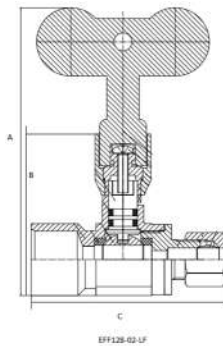

Approvals

- NSF/ANSI 61-2017 & 372-2016 Certified
- CSA Approved ASME A112.18.1-18/ CSA B125.1-18
- ASTM F1807 & ASTM F1960

Models

- EFF128 – ¼ Turn Screwdriver Stop Mini Ball Valve – Straight
- EFF129 – ¼ Turn Screwdriver Stop Mini Ball Valve – Angled
- EFF228 – ¼ Turn PEX F1960 Screwdriver Stop Mini Ball Valve - Straight
- EFF229 – ¼ Turn PEX F1960 Screwdriver Stop Mini Ball Valve – Angled
- Key Sold Separately

Standard Materials

Part Name	Material	ASTM
Body	Brass	ASTM B124-C46400
Washer	Teflon	PTFE
Ball	Chrome Plated Brass	ASTM B124-C46400
O-Ring	EPDM	EPDM
Stem	Brass	ASTM B124-C46400
Screw	Stainless Steel	ASTM F593-13a
Handle	Zinc Alloy	Zinc Alloy
Cap	Brass	ASTM B124-C46400

Certified to
NSF/ANSI 61 & 372

Part #	Connection 1	Connection 2	Dimensions (IN)		
			A	B	C
EFF128-02-LF	Copper	1/4" Comp.	3.149	1.820	1.850
EFF128-03-LF	Copper	3/8" Comp	3.149	1.820	1.890
EFF128-08-LF	PEX (F1807)	1/4" Comp.	3.149	1.820	1.890
EFF128-09-LF	PEX (F1807)	3/8" Comp	3.149	1.820	1.929
EFF128-12-LF	1/2" FIP	1/4" Comp.	3.149	1.820	2.087
EFF128-13-LF	1/2" FIP	3/8" Comp	3.149	1.820	2.126
EFF228-08-LF	PEX (F1960)	1/4" Comp.	3.149	1.820	1.968
EFF228-09-LF	PEX (F1960)	3/8" Comp	3.149	1.820	2.007

Part #	Connection 1	Connection 2	Dimensions (IN)		
			A	B	C
EFF129-02-LF	Copper	1/4" Comp.	3.110	1.811	1.291
EFF129-03-LF	Copper	3/8" Comp	3.110	1.811	1.330
EFF129-08-LF	PEX (F1807)	1/4" Comp.	3.110	1.811	1.291
EFF129-09-LF	PEX (F1807)	3/8" Comp	3.110	1.811	1.330
EFF129-12-LF	1/2" FIP	1/4" Comp.	3.110	1.811	1.291
EFF129-13-LF	1/2" FIP	3/8" Comp	3.110	1.811	1.330
EFF229-08-LF	PEX (F1960)	1/4" Comp.	3.110	1.811	1.291
EFF229-09-LF	PEX (F1960)	3/8" Comp	3.110	1.811	1.330