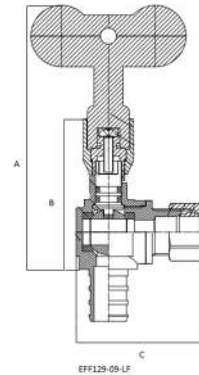

Approvals

- NSF/ANSI 61-2017 & 372-2016 Certified
- CSA Approved ASME A112.18.1-18/ CSA B125.1-18
- ASTM F1807 & ASTM F1960

Models

- EFF128 – ¼ Turn Screwdriver Stop Mini Ball Valve – Straight
- EFF129 – ¼ Turn Screwdriver Stop Mini Ball Valve – Angled
- EFF228 – ¼ Turn PEX F1960 Screwdriver Stop Mini Ball Valve - Straight
- EFF229 – ¼ Turn PEX F1960 Screwdriver Stop Mini Ball Valve – Angled
- Key Sold Separately

Certified to
NSF/ANSI 61 & 372

Part #	Connection 1	Connection 2	Dimensions (IN)		
			A	B	C
EFF128-02-LF	Copper	1/4" Comp.	3.149	1.820	1.850
EFF128-03-LF	Copper	3/8" Comp	3.149	1.820	1.890
EFF128-08-LF	PEX (F1807)	1/4" Comp.	3.149	1.820	1.890
EFF128-09-LF	PEX (F1807)	3/8" Comp	3.149	1.820	1.929
EFF128-12-LF	1/2" FIP	1/4" Comp.	3.149	1.820	2.087
EFF128-13-LF	1/2" FIP	3/8" Comp	3.149	1.820	2.126
EFF228-08-LF	PEX (F1960)	1/4" Comp.	3.149	1.820	1.968
EFF228-09-LF	PEX (F1960)	3/8" Comp	3.149	1.820	2.007

Part #	Connection 1	Connection 2	Dimensions (IN)		
			A	B	C
EFF129-02-LF	Copper	1/4" Comp.	3.110	1.811	1.291
EFF129-03-LF	Copper	3/8" Comp	3.110	1.811	1.330
EFF129-08-LF	PEX (F1807)	1/4" Comp.	3.110	1.811	1.291
EFF129-09-LF	PEX (F1807)	3/8" Comp	3.110	1.811	1.330
EFF129-12-LF	1/2" FIP	1/4" Comp.	3.110	1.811	1.291
EFF129-13-LF	1/2" FIP	3/8" Comp	3.110	1.811	1.330
EFF229-08-LF	PEX (F1960)	1/4" Comp.	3.110	1.811	1.291
EFF229-09-LF	PEX (F1960)	3/8" Comp	3.110	1.811	1.330